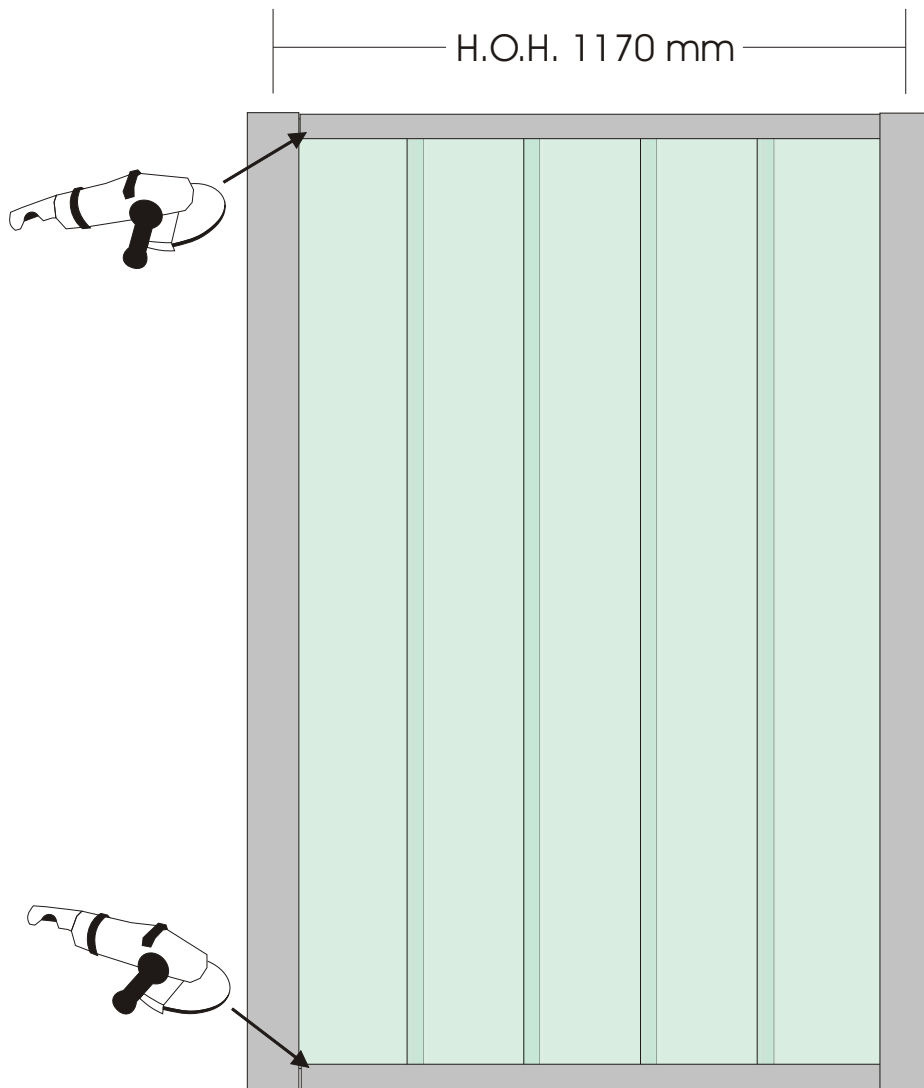

ARTi Fence

LED's light it!

Paal = 95x95 mm

H.O.H. 1815 mm

ARTi Fence

LED's light it!

ARTi Fence

LED's light it!

ARTi Fence

LED's light it!

ARTi Fence

LED's light it!

ARTi Fence

LED's light it!

ARTi Fence

LED's light it!