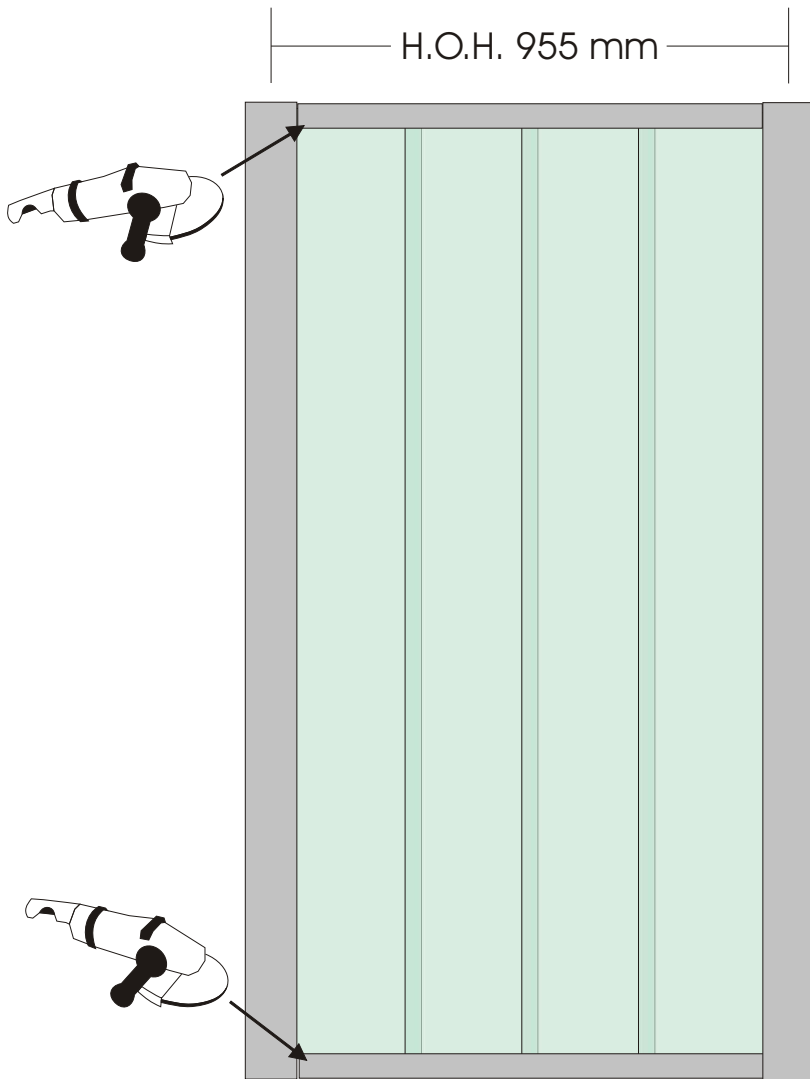

ARTi Fence

LED's light it!

Paal = 95x95 mm

H.O.H. 1815 mm

ARTi Fence

LED's light it!

ARTi Fence

LED's light it!

ARTi Fence

LED's light it!

ARTi Fence

LED's light it!

ARTi Fence

LED's light it!

ARTi Fence

LED's light it!