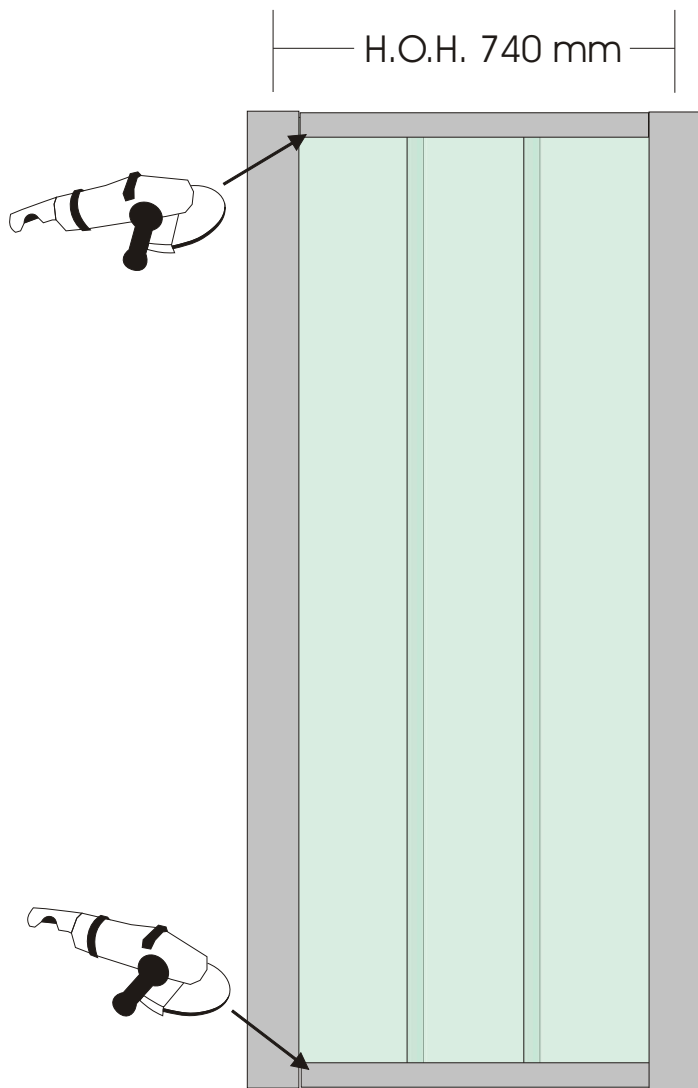

ARTi Fence

LED's light it!

Paal = 95x95 mm

H.O.H. 1815 mm

ARTi Fence

LED's light it!

ARTi Fence

LED's light it!

ARTi Fence

LED's light it!

ARTi Fence

LED's light it!

ARTi Fence

LED's light it!

ARTi Fence

LED's light it!