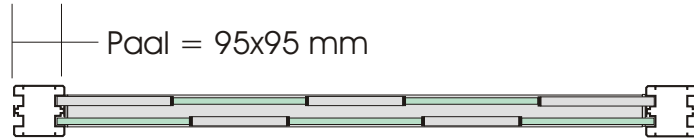

ARTi Fence

LED's light it!