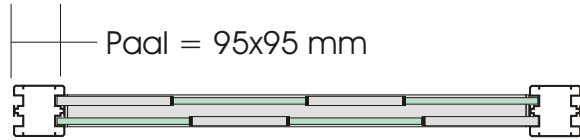

ARTi Fence

LED's light it!