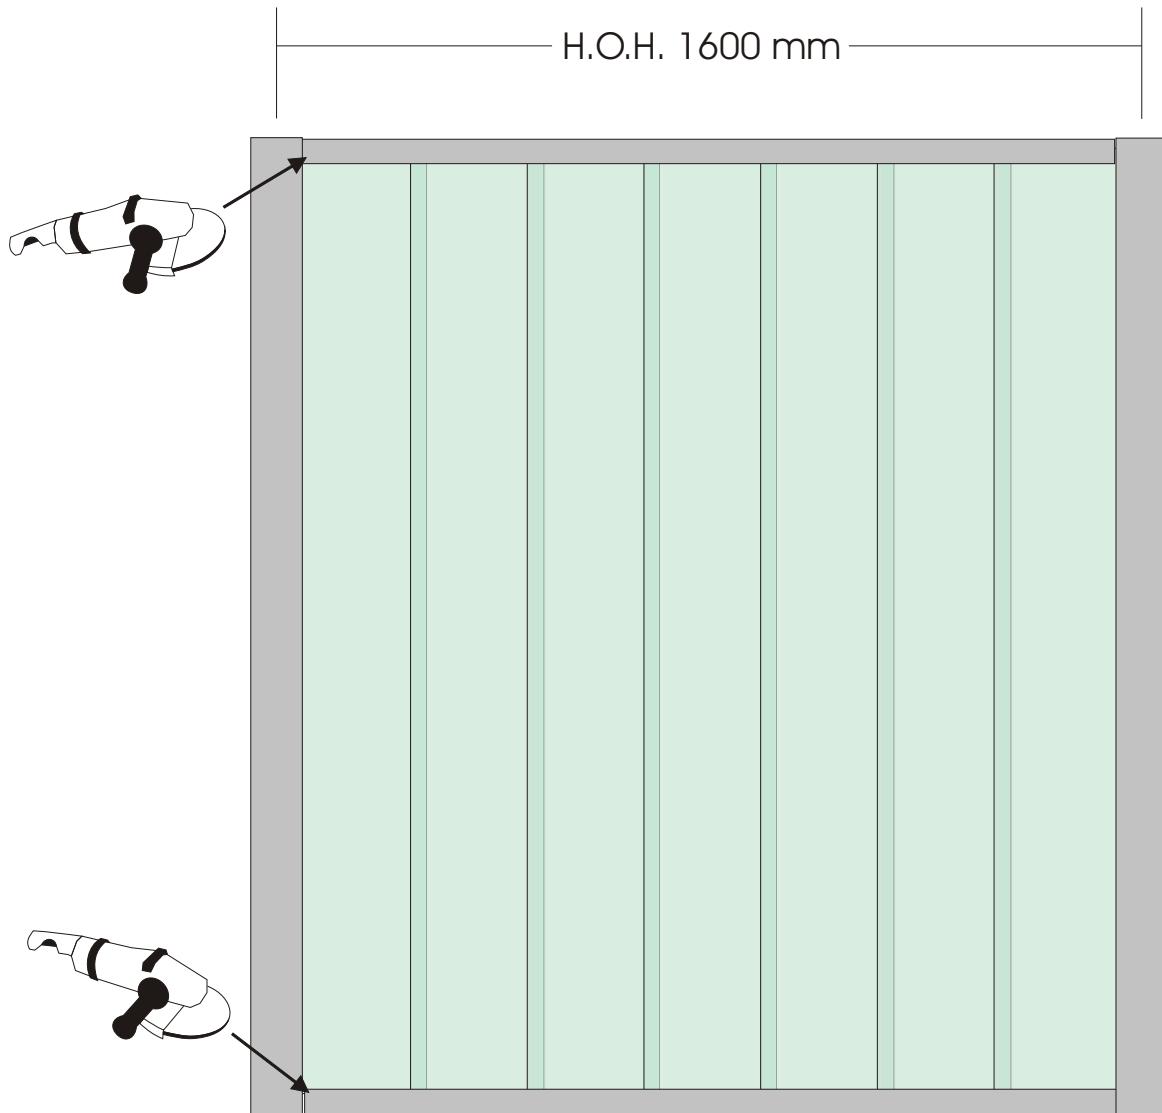

ARTi Fence

LED's light it!

Paal = 95x95 mm

H.O.H. 1815 mm

ARTi Fence

LED's light it!

ARTi Fence

LED's light it!