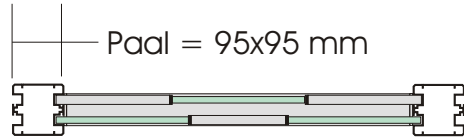

ARTi Fence

LED's light it!