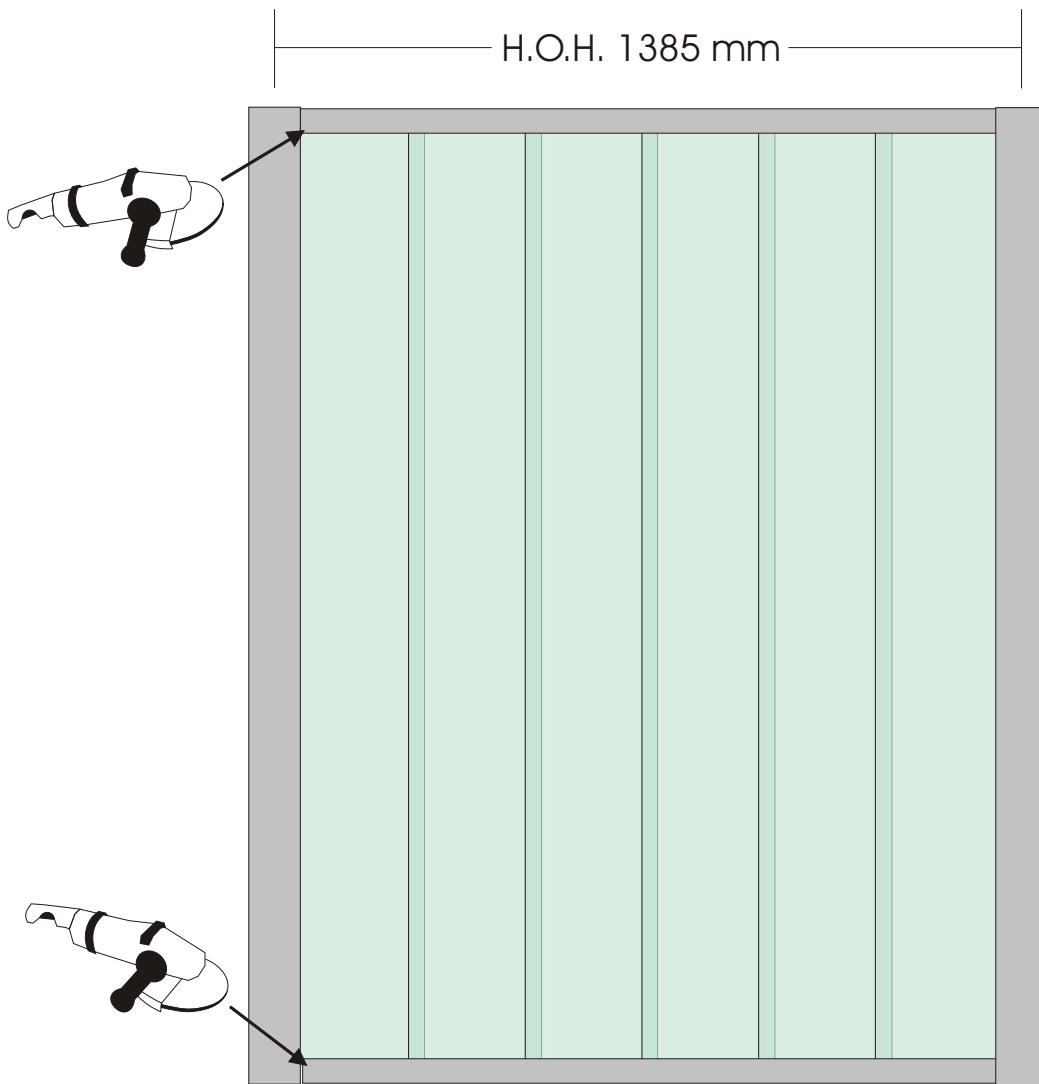

ARTi Fence

LED's light it!

Paal = 95x95 mm

H.O.H. 1815 mm

ARTi Fence

LED's light it!

ARTi Fence

LED's light it!