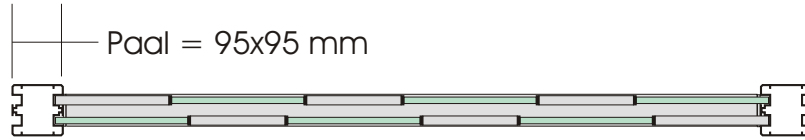

ARTi Fence

LED's light it!

Paal = 95x95 mm

H.O.H. 1815 mm

ARTi Fence

LED's light it!

ARTi Fence

LED's light it!