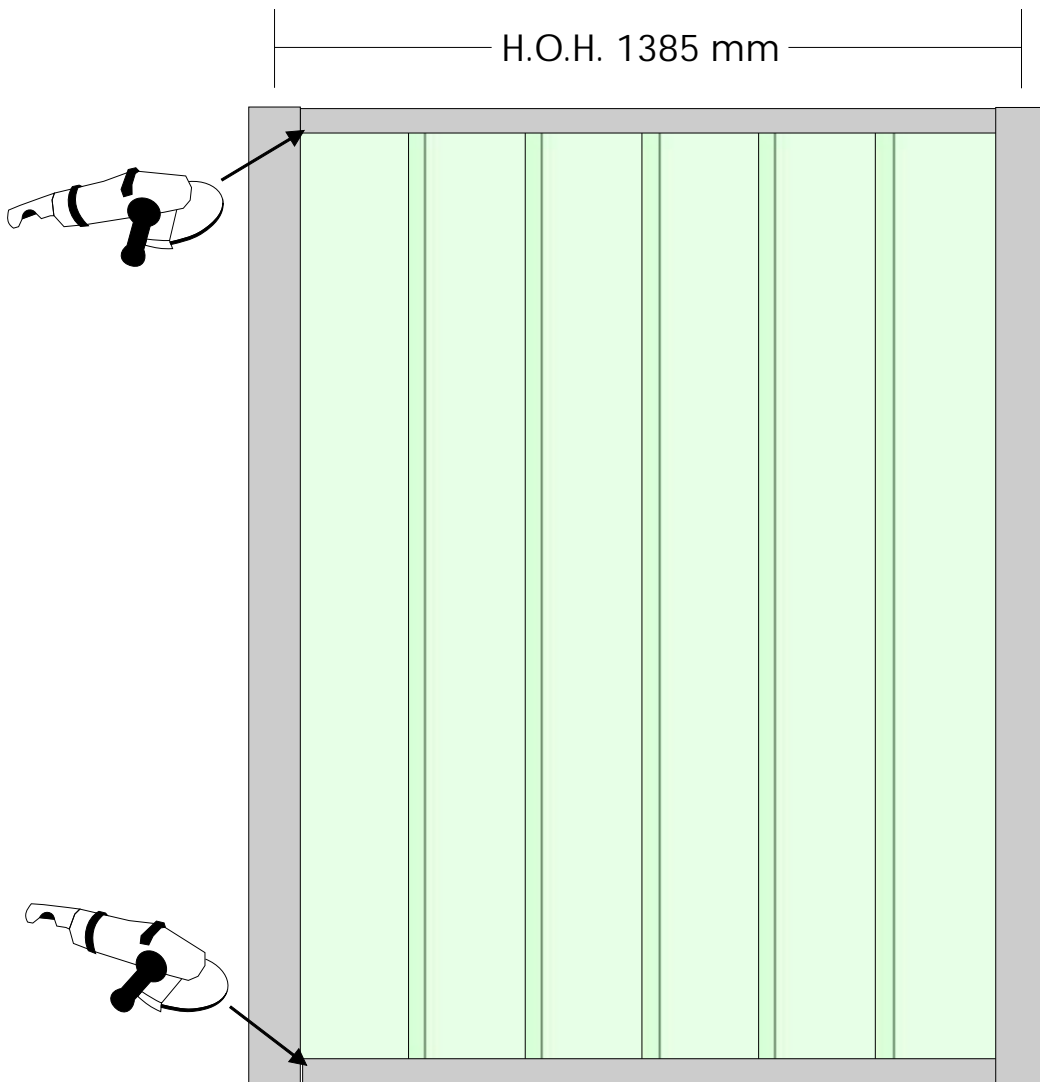

ARTi Fence

LED's light it !