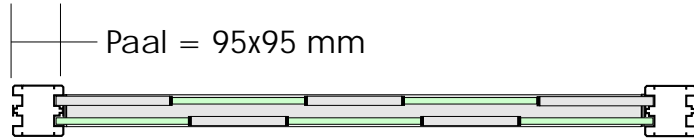

ARTi Fence

LED's light it !