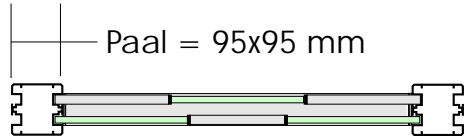

ARTi Fence

LED's light it !