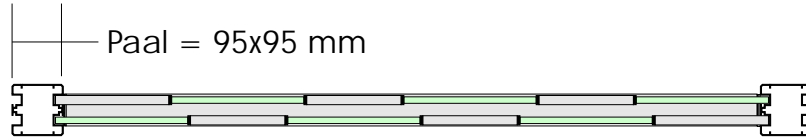

ARTi Fence

LED's light it !