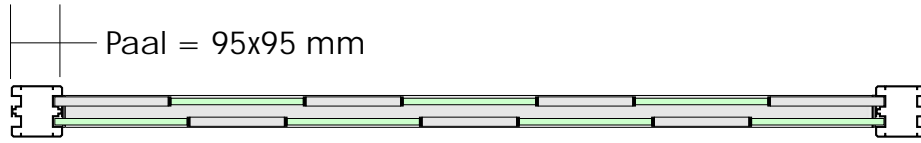

ARTi Fence

LED's light it !