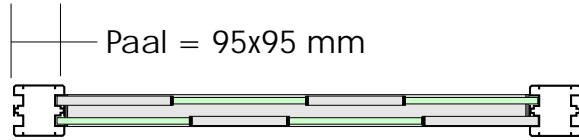

ARTi Fence

LED's light it !