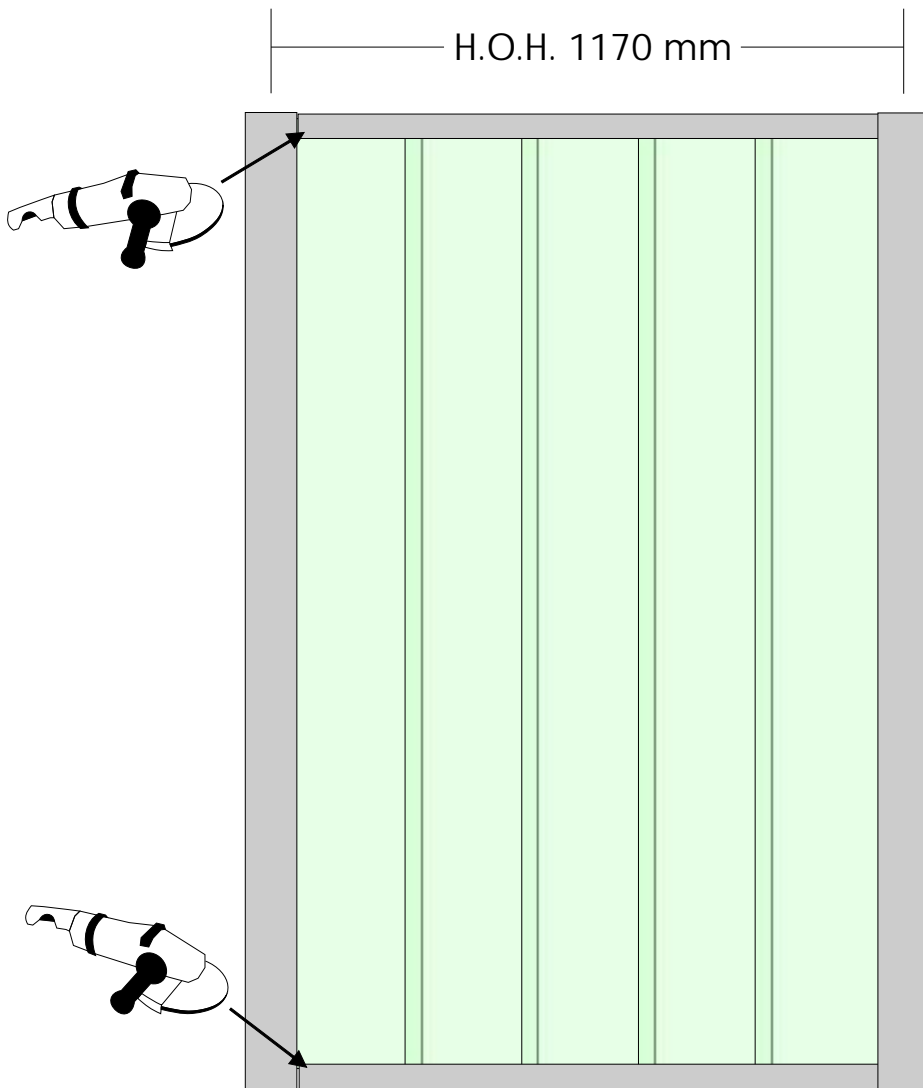

ARTi Fence

LED's light it !