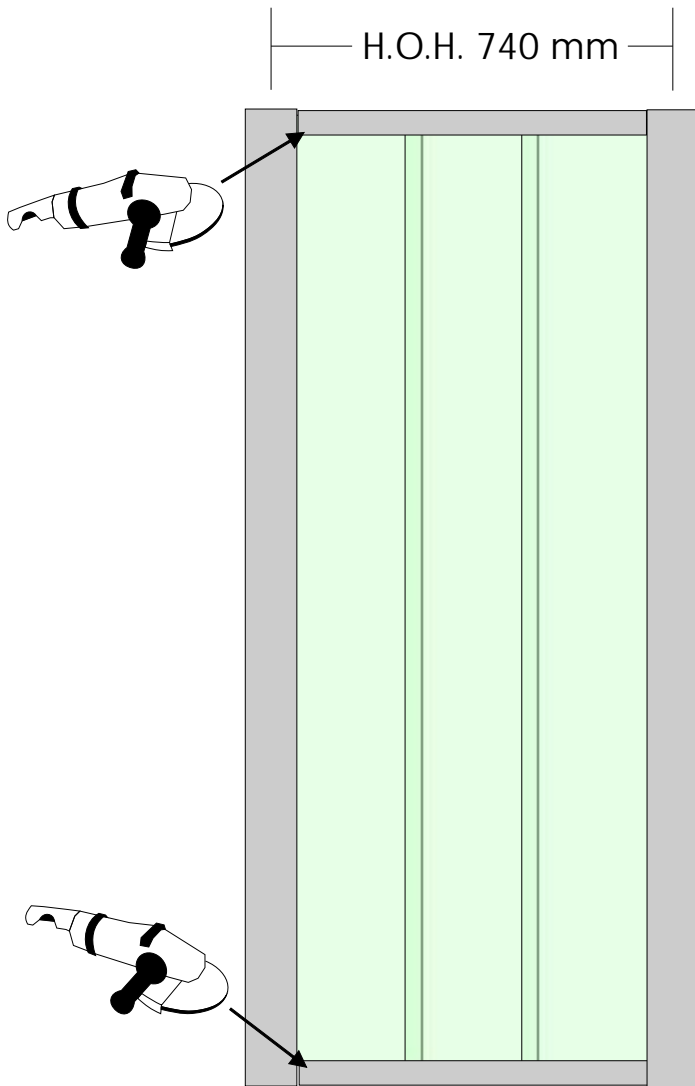

ARTi Fence

LED's light it !