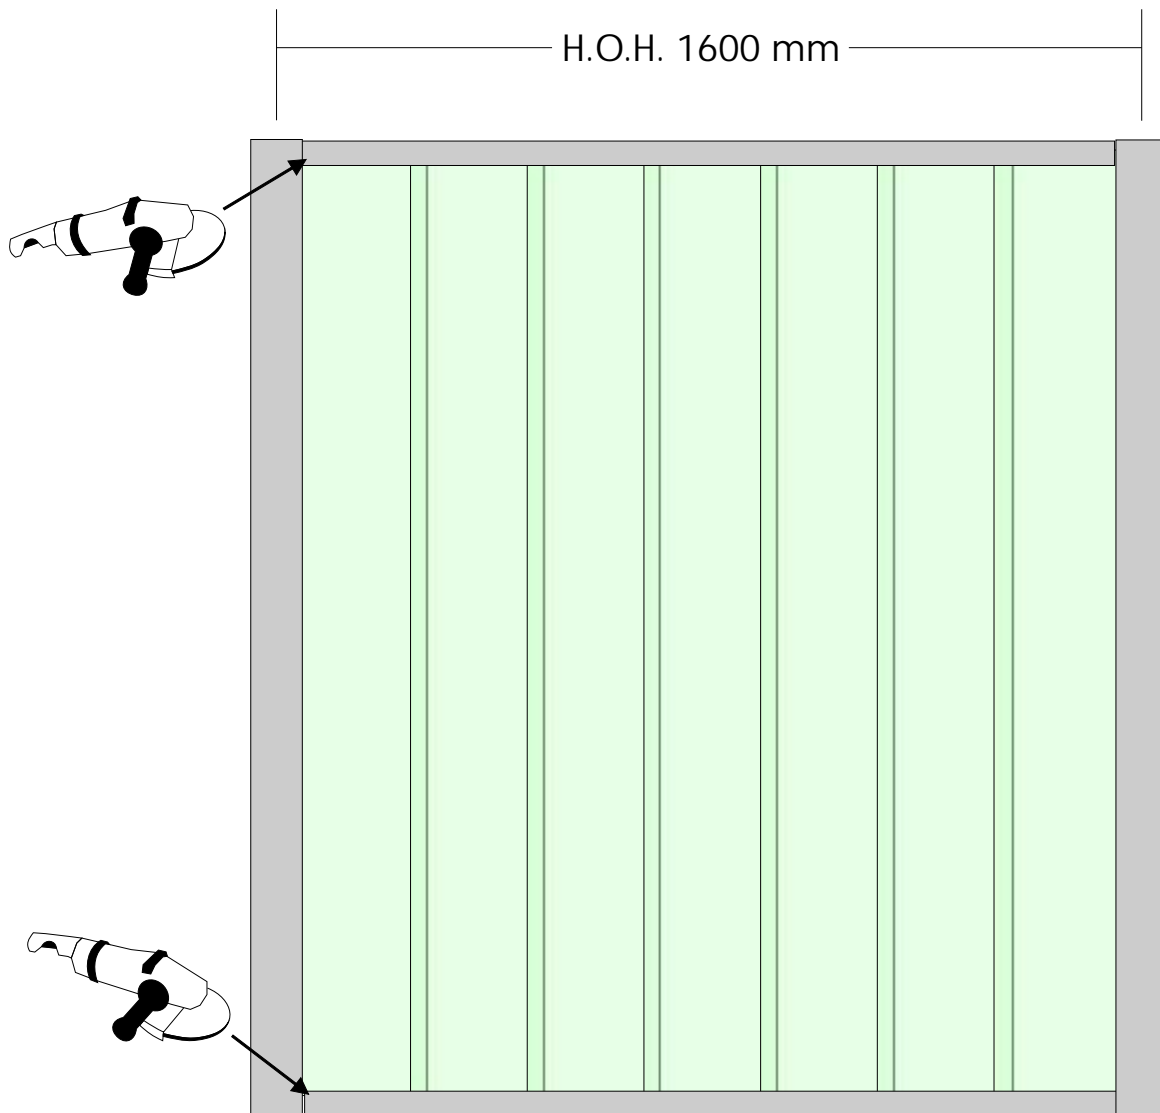

ARTi Fence

LED's light it !