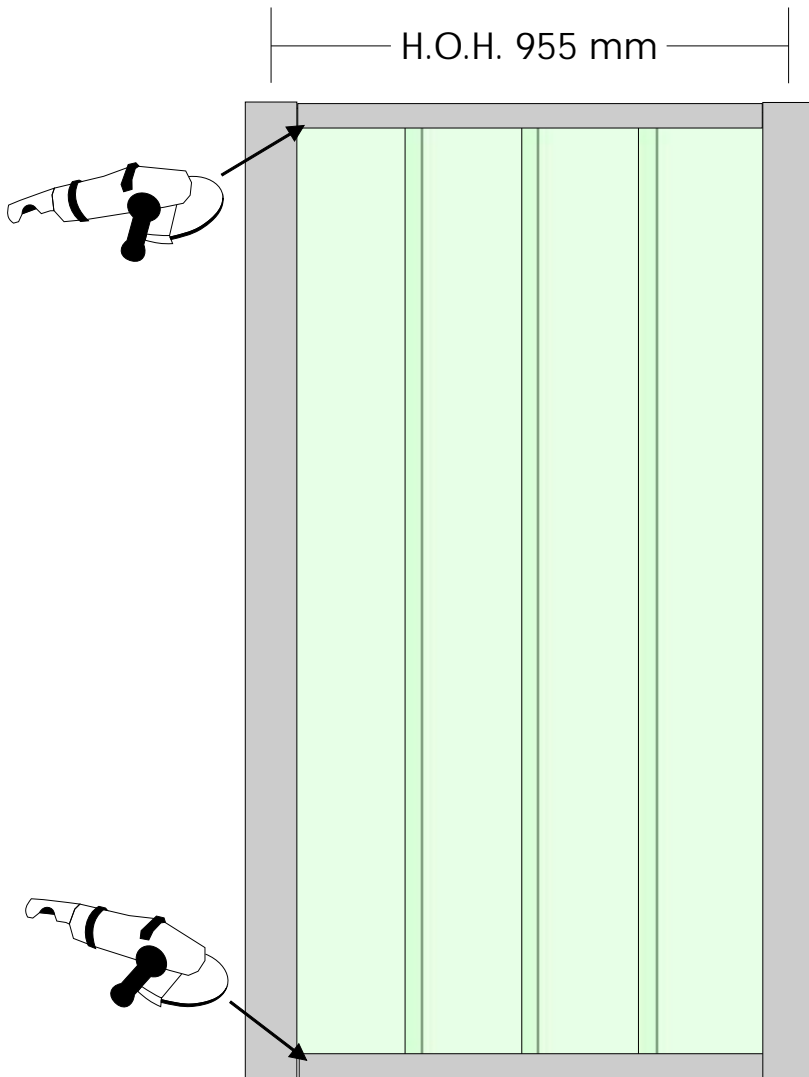

ARTi Fence

LED's light it !